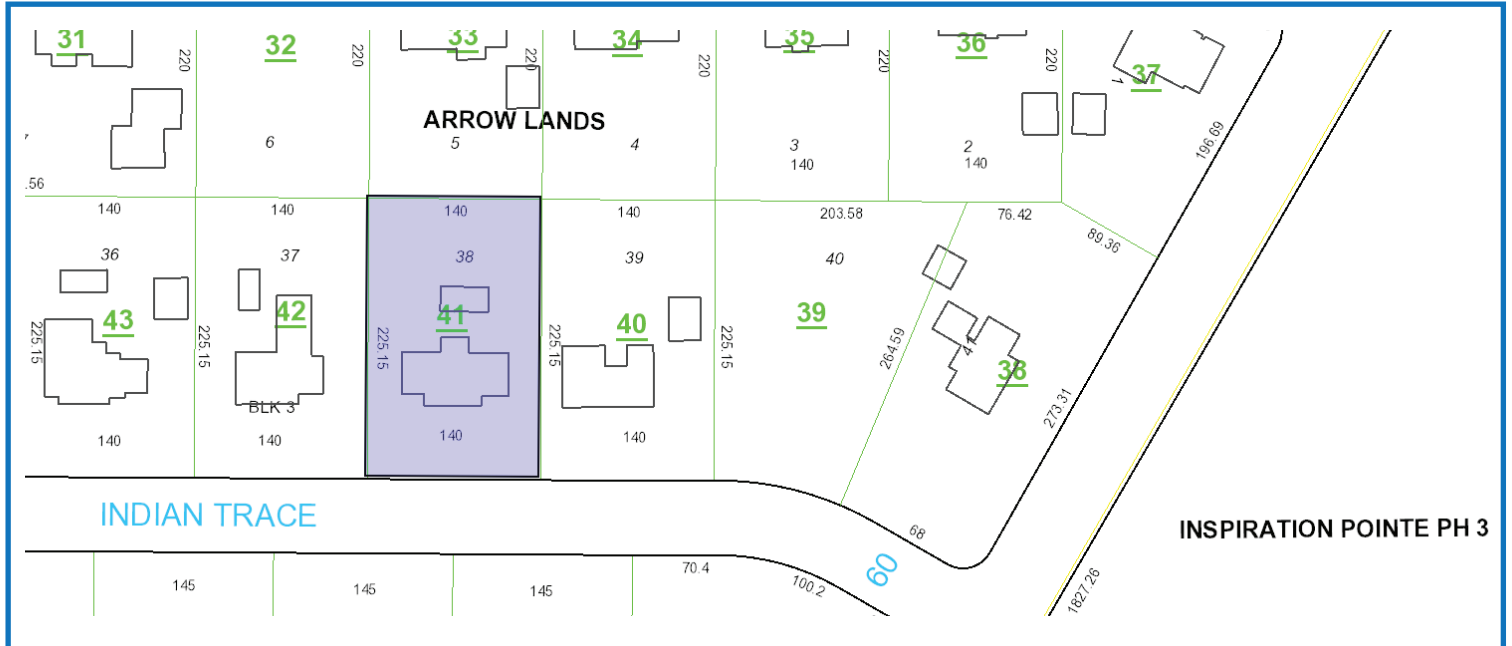

Parcel #07 06 24 0 000 041.000
107 Indian Trace · Meridianville, Alabama
2019 Taxes: \$505.94

Auction Date: Thursday, December 10th · 7 PM
See more & bid at www.fowlerauction.com

Tax plat for auction purposes only. Measurements may or may not be to scale.