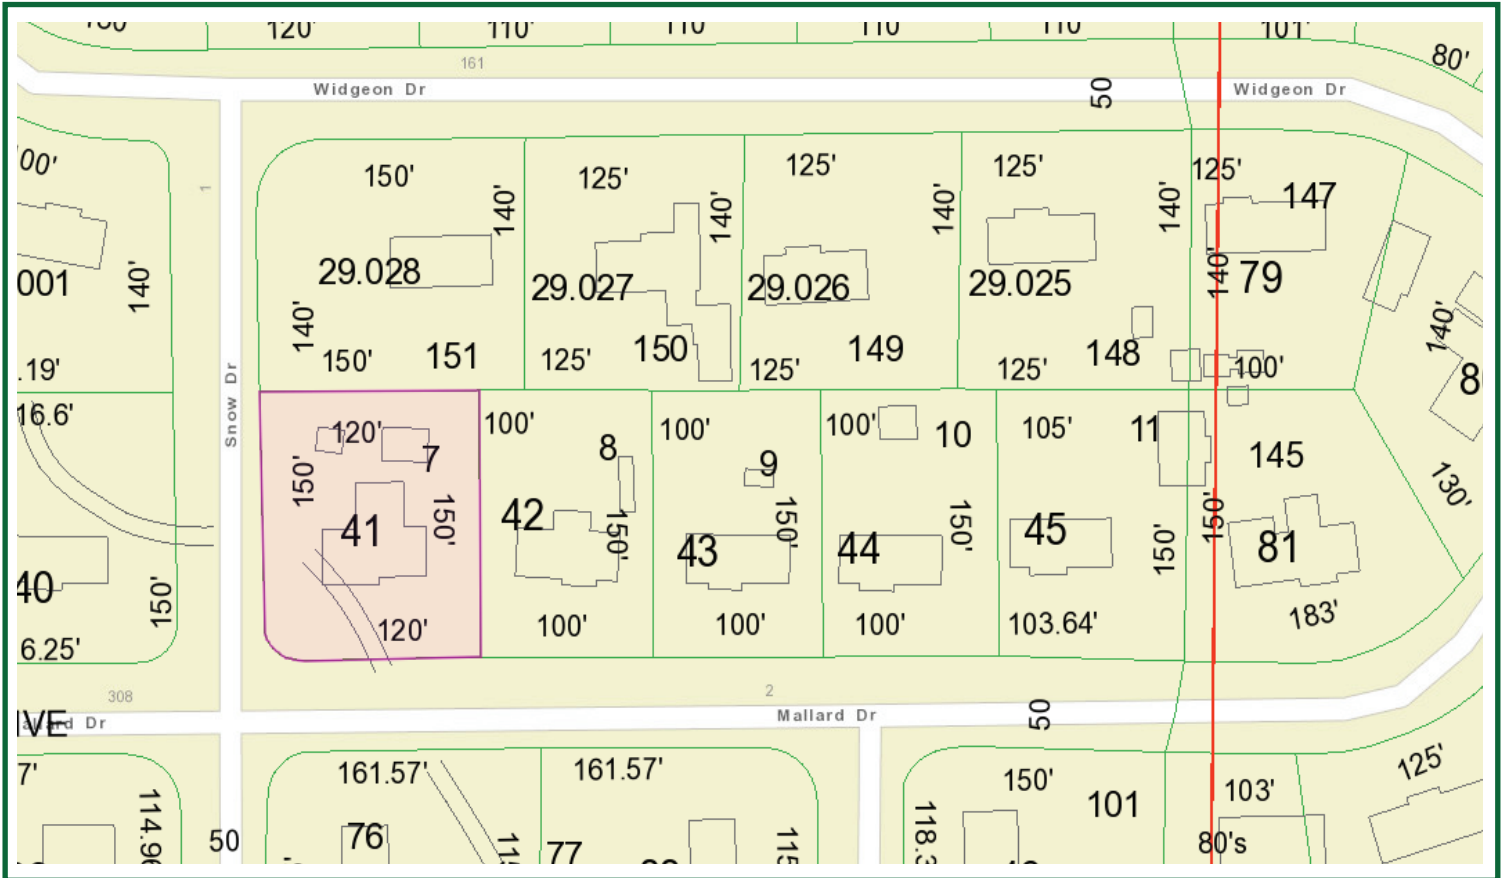

Parcel 34 06 14 0 003 041.000  
159 Mallard Drive · Scottsboro, Alabama (Jackson County)

Auction Date: Thursday, May 28th · 8 PM  
See more at [www.fowlerauction.com](http://www.fowlerauction.com)

Tax plat for auction purposes only. Measurements may or may not be to scale.